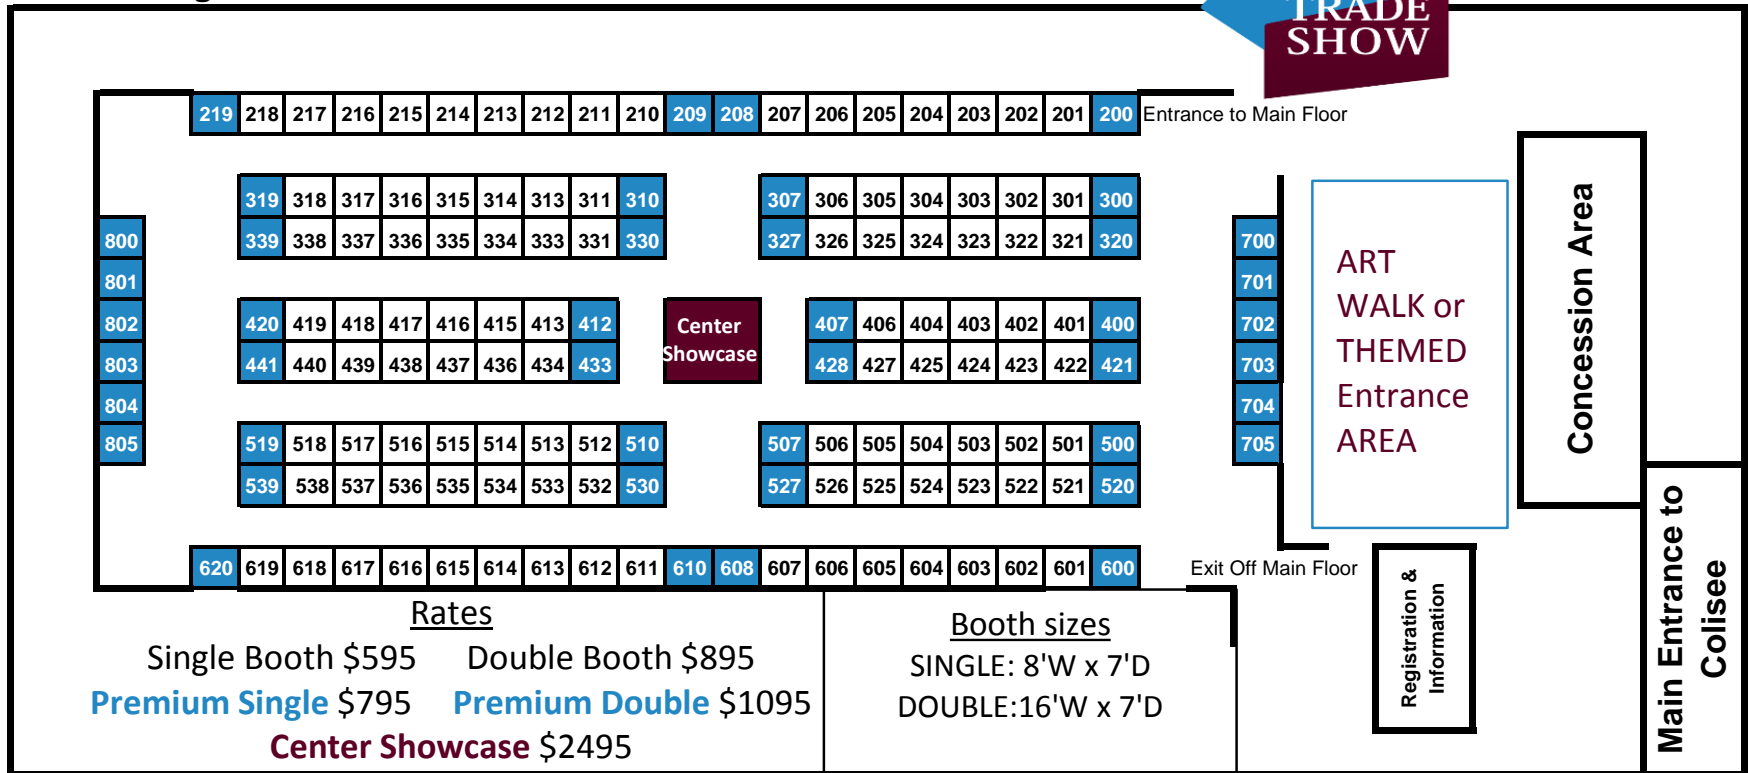

2017 Maine B2B Trade Show Floor Plan

Thursday, June 15th; 9am-4pm

Show Organizer Travis Dow 207-577-2721 , Email: b2b@LAEGC.org

Register Online at B2BMaine.com

CHAMBER MEMBERS: TAKE \$100 OFF ALL BOOTH RATES